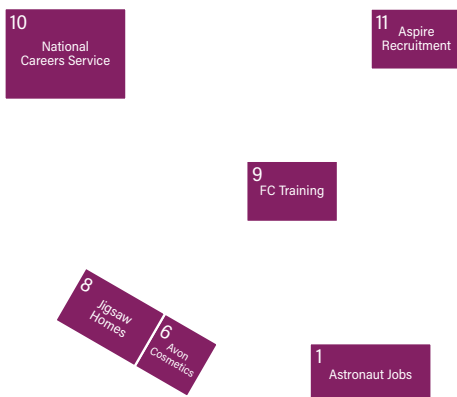

MANCHESTER JOB SHOW

FLOOR PLAN

THE TUG BOAT

FLOOR PLAN

THE ORIENT FOOD COURT

BESIDE STAGE

Exhibitor	Stand No.
ADITV	12
Aspire Recruitment	11
Astronaut Jobs	1
Avon Cosmetics	6
Boots	30
Cadent	16
David Lewis	20
Deichmann Shoes UK	17
Department for Education - Get Into Teaching	45
FC Training	9
Foster with Us	42
Greater Manchester Fire and Rescue Service	27