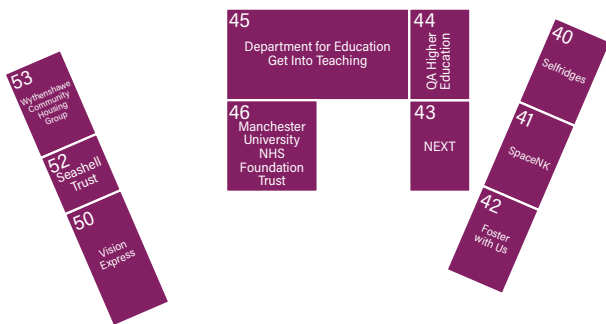

MANCHESTER JOB SHOW

FLOOR PLAN

THE TUG BOAT

FLOOR PLAN

THE ORIENT FOOD COURT

BESIDE STAGE

Exhibitor	Stand No.
ADITV	12
Aspire Recruitment	11
Astronaut Jobs	1
Avon Cosmetics	6
Boots	30
Cadent	16
David Lewis	20
Deichmann Shoes UK	17
Department for Education - Get Into Teaching	45
FC Training	9
Foster with Us	42
Greater Manchester Fire and Rescue Service	27