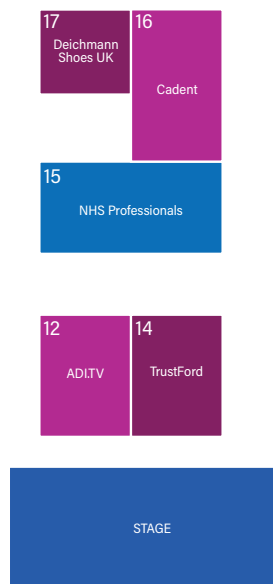

MANCHESTER JOB SHOW

FLOOR PLAN

THE TUG BOAT

FLOOR PLAN

THE ORIENT FOOD COURT

BESIDE STAGE

Exhibitor	Stand No.
ADITV	12
Aspire Recruitment	11
Astronaut Jobs	1
Avon Cosmetics	6
Boots	30
Cadent	16
David Lewis	20
Deichmann Shoes UK	17
Department for Education - Get Into Teaching	45
FC Training	9
Foster with Us	42
Greater Manchester Fire and Rescue Service	27