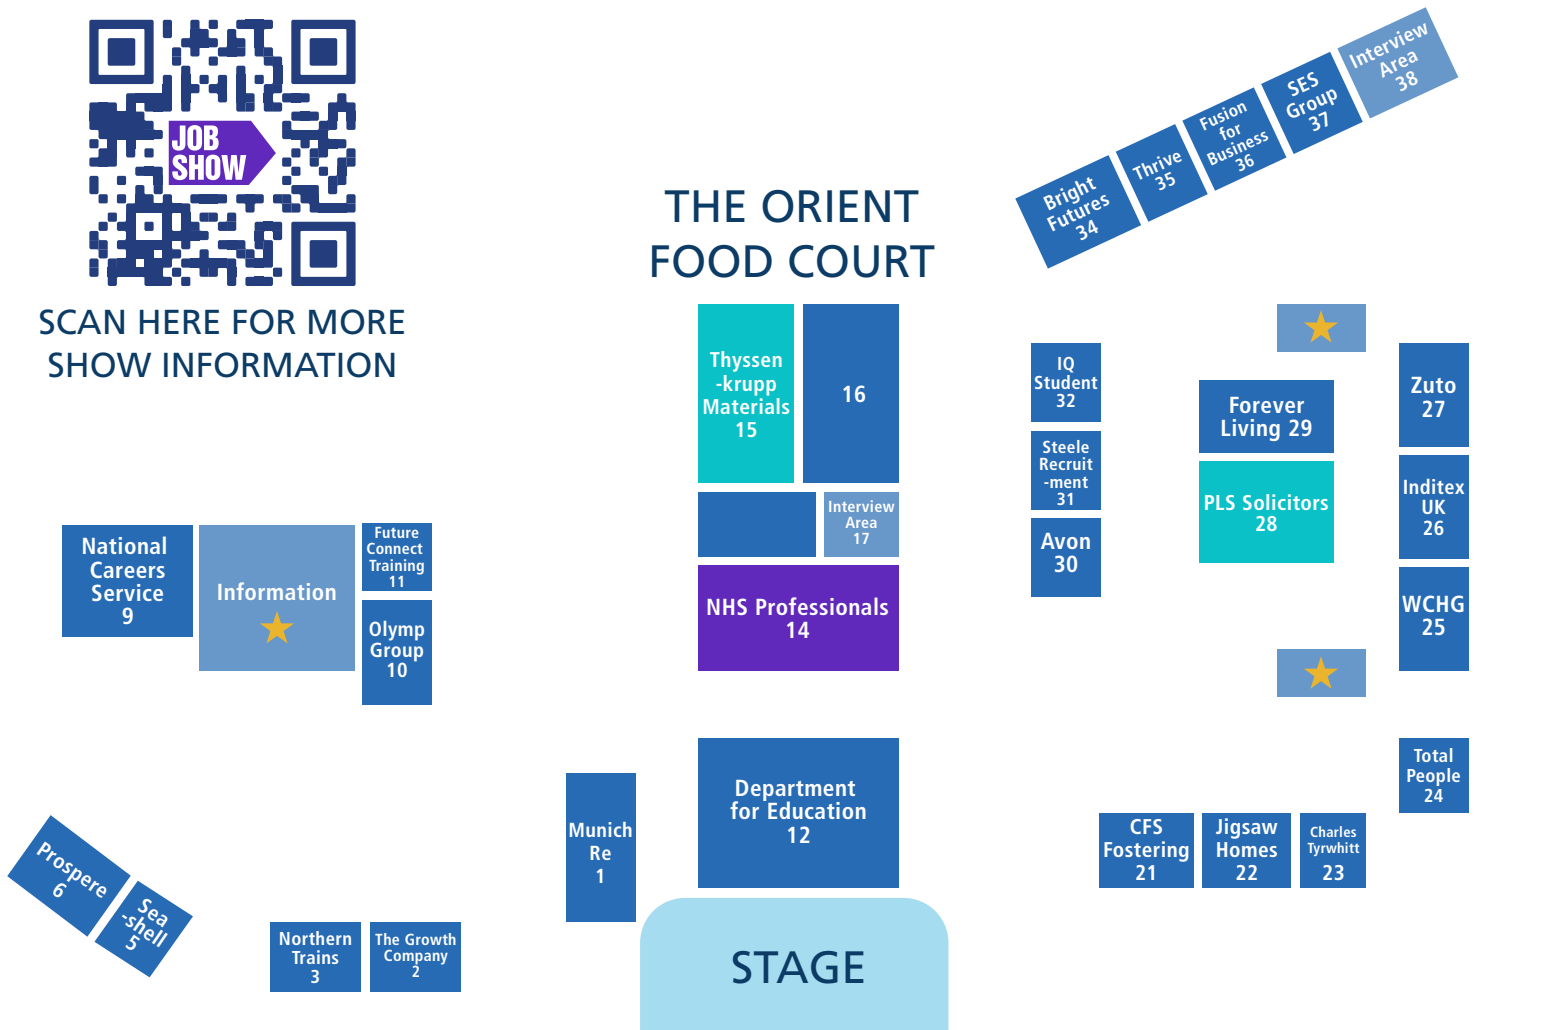

MANCHESTER

JOB SHOW

FLOOR PLAN

SCAN HERE FOR MORE SHOW INFORMATION

THE ORIENT FOOD COURT

Exhibitor	Stand
Avon Cosmetics	30
Bright Futures	34
CFS Fostering	21
Charles Tyrwhitt	23
Department for Education	12
Forever Living Products	29
Fusion for Business	36
Future Connect Training	11
INDITEX UK	26
Information Point	★

Exhibitor	Stand
Interview Area	38
Interview Area	17
iQ Student Accommodation	32
Jigsaw Homes Group	22
Munich Re	1
National Careers Service	9
NHS Professionals	14
Northern	3
Olymp Group	10
PLS Solicitors	28
Prosper Learning Trust	6

Exhibitor	Stand
Seashell Trust	5
SES Group	37
Steele Recruitment	31
The Growth Company	2
Thrive Childcare and Education	35
Thyssenkrupp Materials UK	15
Total People	24
Wythenshawe Community HG	25
Zuto	27