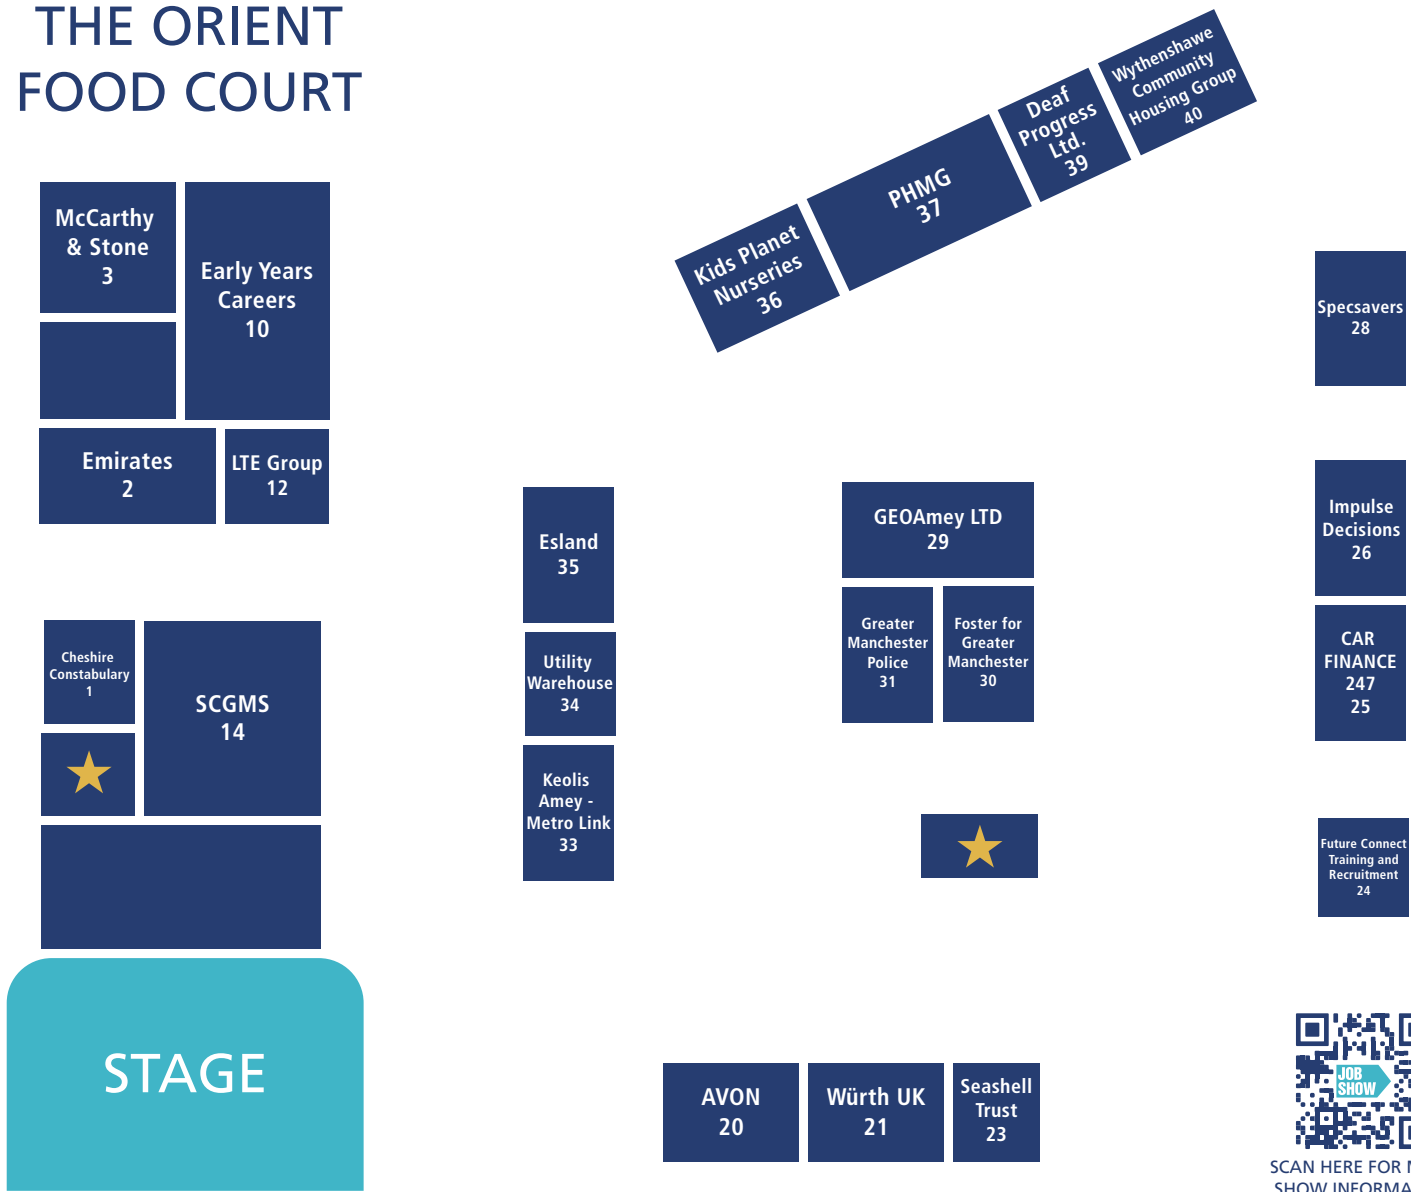

MANCHESTER JOB SHOW

FLOOR PLAN

THE ORIENT FOOD COURT

SCAN HERE FOR MORE SHOW INFORMATION

Exhibitor	Stand
AVON	20
CAR FINANCE 247	25
Cheshire Constabulary	1
Deaf Progress Ltd.	39
Early Years Careers	10
Emirates	2
Esland	35
Foster for Greater Manchester	30

Exhibitor	Stand
Future Connect Training and Recruitment	24
GEOAmeY LTD	29
Greater Manchester Police	31
Impulse Decisions	26
Information Point	★
Interview Area	★
Keolis Amey - Metro Link	33
Kids Planet Nurseries	36t

Exhibitor	Stand
LTE Group	12
McCarthy & Stone	3
PHMG	37
SCGMS	14
Seashell Trust	23
Specsavers	28
Utility Warehouse	34
Würth UK	21
Wythenshawe Community Housing Group	40